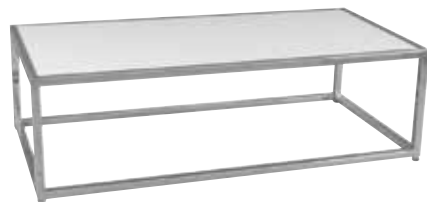

Tables (BISTRO, PEDESTAL & COFFEE TABLES)

Bistro Tables

111 Bistro Table, black
30" diameter

C-CRU-1 Bistro Table, black top,
aluminum base
30" diameter

C-CRU-10 Round Brushed Aluminum
Table, laminate top
30" diameter

C-CRU-3 Chrome Table,
white plexi top
24" x 24" sq.

Pedestal Tables

104 Round White Ped Table
30" H

105 Round White Ped Table
18" H

119 Round Ped Table,
grey top, chrome stand
30" H

120 Round Ped Table,
grey top, chrome stand
18" H

Coffee & End Tables

C-CT-4 Black Glass Coffee Table,
steel frame
24" x 48"

Colours available:

C-CT-5 Round Chrome Coffee Table,
white plexi top
39" x 15"H

C-CT-6 Round Chrome Coffee Table,
black plexi top
39" x 15"H

Colours available:

C-ET-11 Round Chrome End Table,
white plexi top
24" x 18"

C-ET-12 Round Chrome End Table,
black plexi top
24" x 18"

C-CT-11 Chrome Coffee Table,
white plexi
24" x 48"

C-ET-5 Black Glass End Table,
steel frame
24" x 24"